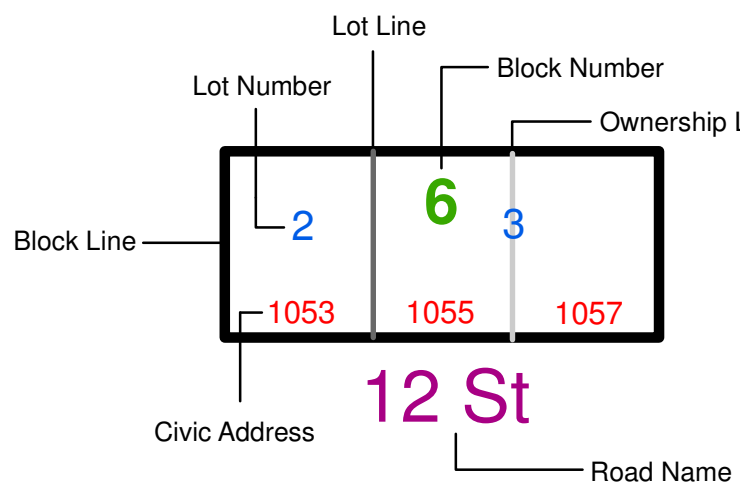

Town of Falher Addressing Map

Date: April 28, 2008

Generalized Land Use*

- Residential
- Park, Community Facility and Reserve
- Commercial
- Industrial
- Other Land Uses

*This is not a legal document. Mackenzie Municipal Services Agency is not responsible for any variation / deviation from the Land Use Bylaw 04/06 Land Use Districts and Designation are simple representation of use for easy reference only.